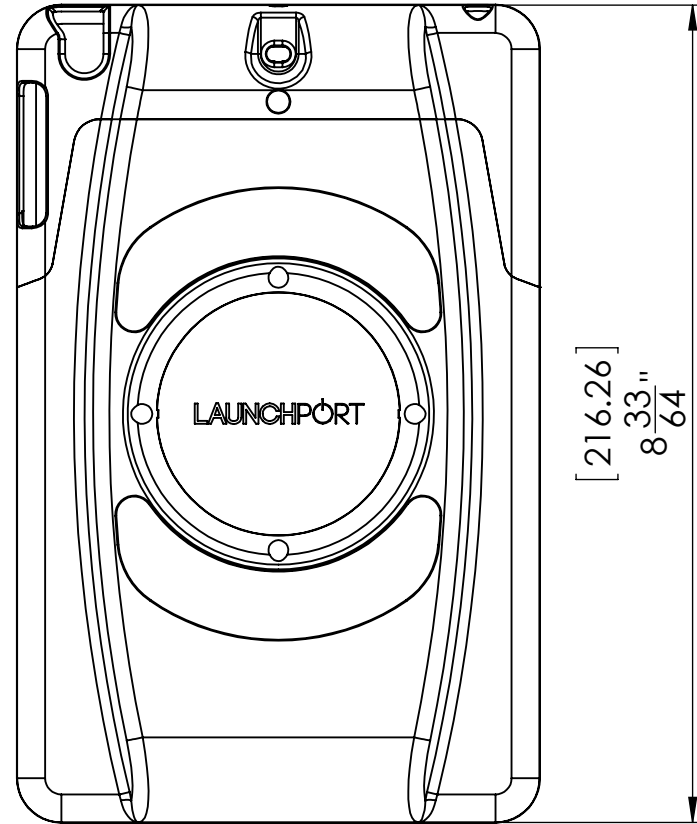

4

3

2

1

[138.37]  
5 29"  
64

4

3

2

1

METRIC/INCHES

iPort a DANA INNOVATIONS COMPANY

DESIGNED IN SAN CLEMENTE,  
CALIFORNIA BY IPORT

NAME  
**LAUNCHPORT  
AM.2 SLEEVE**

NOTICE OF PROPRIETARY INFORMATION:

THE INFORMATION CONTAINED HEREIN IS THE PROPRIETARY  
PROPERTY OF DANA INNOVATIONS. THE POSSESSOR AGREES  
TO THE FOLLOWING:  
1. TO MAINTAIN THIS DOCUMENT IN CONFIDENCE  
2. NOT TO REPRODUCE OR COPY IT  
3. NOT TO REVEAL OR PUBLISH IT IN WHOLE OR IN PART  
4. ALL RIGHTS RESERVED

SIZE	SKU	REV
<b>B</b>	<b>70304 &amp; 70305</b>	<b>A</b>

SCALE: 1:2 GW 1.2lbs / NW .45lbs SHEET 1 OF 1