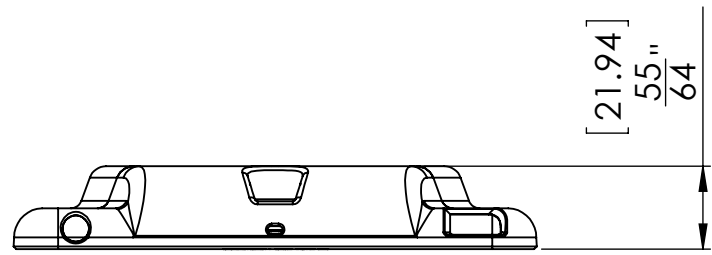

4

3

2

1

[138.37]  
5 29"  
64

4

3

2

1

METRIC/INCHES

iPort a DANA INNOVATIONS COMPANY

DESIGNED IN SAN CLEMENTE,  
CALIFORNIA BY IPORT

NAME  
**LAUNCHPORT  
AM.2 SLEEVE**

NOTICE OF PROPRIETARY INFORMATION:

THE INFORMATION CONTAINED HEREIN IS THE PROPRIETARY  
PROPERTY OF DANA INNOVATIONS. THE POSSESSOR AGREES  
TO THE FOLLOWING:  
1. TO MAINTAIN THIS DOCUMENT IN CONFIDENCE  
2. NOT TO REPRODUCE OR COPY IT  
3. NOT TO REVEAL OR PUBLISH IT IN WHOLE OR IN PART  
4. ALL RIGHTS RESERVED

SIZE	SKU	REV
<b>B</b>	<b>70304 &amp; 70305</b>	<b>A</b>

SCALE: 1:2 GW 1.2lbs / NW .45lbs SHEET 1 OF 1