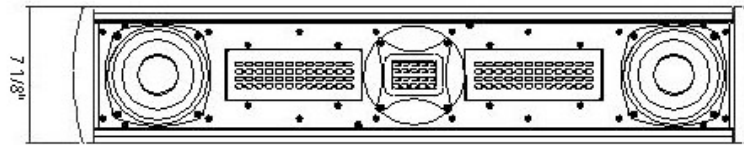

The new Radia SA-320 by BG is the most versatile model in the new Radia Architectural Series. An updated version of a classic, this compact in-wall can fit almost anywhere while easily filling your listening space with amazing sound.

Driving the SA-320 are two 8" midrange planar ribbons, our patented Neo3PDR tweeter and two 5.25" long-throw woofers featuring the latest neodymium magnet technology. This three-way symmetric array takes advantage of both conventional loudspeaker design, as well as our proprietary PDR planar technology, offering the best of both worlds. The result? Stunning sound in a compact form that can be easily mounted in an opening less than 6" wide and 4" deep.

> GENERAL PARAMETERS:

System type	Three-way symmetric hybrid array
System dimensions (HxWx Installed Grille H)	34 3/16 x 7 1/8" x 3/4 ( 86.7 x 17.9 x 1.9 cm)
Weight	14.2 lbs. (6.5 kg)
Wall cut-out size	32 5/16" x 5 7/8" (82 x 15.2 cm)
Driver complement	2 x 5.25" woofers 2 x 8" Planar Midrange drivers 1 x 3" Planar ribbon tweeter
Crossover	450 Hz, 2.4 kHz, passive
Frequency response	50 Hz -25 kHz (-6 dB, half space)
Sensitivity	88 dB / 2.83 V / 1m
Rated impedance	4 ohms
Power handling	200 W RMS
Warranty <sup>1</sup>	Lifetime to the original owner