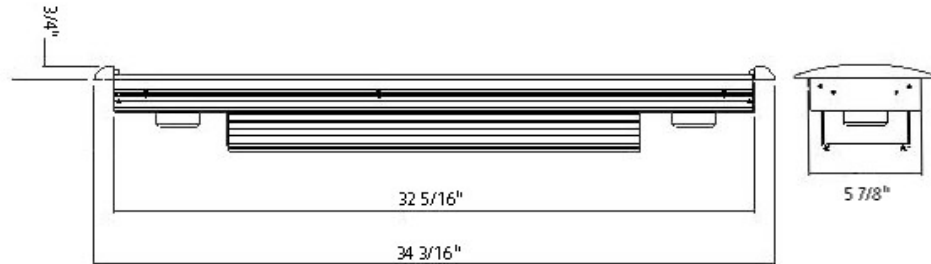

The new Radia SA-320 by BG is the most versatile model in the new Radia Architectural Series. An updated version of a classic, this compact in-wall can fit almost anywhere while easily filling your listening space with amazing sound.

Driving the SA-320 are two 8" midrange planar ribbons, our patented Neo3PDR tweeter and two 5.25" long-throw woofers featuring the latest neodymium magnet technology. This three-way symmetric array takes advantage of both conventional loudspeaker design, as well as our proprietary PDR planar technology, offering the best of both worlds. The result? Stunning sound in a compact form that can be easily mounted in an opening less than 6" wide and 4" deep.

As with all Radia loudspeakers, the SA-320 is hand crafted from the finest materials such as high-grade steel and aircraft grade aluminum. The speaker's rugged, precision frame reduces wall resonance, making it an excellent choice for professional installations, where there is zero tolerance for error and maximum demand for high fidelity. In addition, the SA-320 is paintable allowing your customer to match the finish to their decor.

> GENERAL PARAMETERS:

System type	Three-way symmetric hybrid array
System dimensions (HxWx Installed Grille H)	34 3/16 x 7 1/8" x 3/4 ( 86.7 x 17.9 x 1.9 cm)
Weight	14.2 lbs. (6.5 kg)
Wall cut-out size	32 5/16" x 5 7/8" (82 x 15.2 cm)
Driver complement	2 x 5.25" woofers 2 x 8" Planar Midrange drivers 1 x 3" Planar ribbon tweeter
Crossover	450 Hz, 2.4 kHz, passive
Frequency response	50 Hz -25 kHz (-6 dB, half space)
Sensitivity	88 dB / 2.83 V / 1m
Rated impedance	4 ohms
Power handling	200 W RMS
Warranty <sup>1</sup>	Lifetime to the original owner